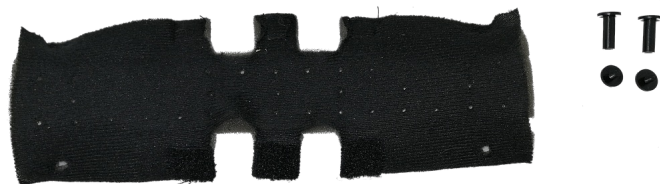

# SWEATER HELLMET FLOW

Ref. 30285

# SWEATER HELLMET FLOW

Ref. 30285

TECHNICAL DATA

OPTIONAL ACCESSORIES