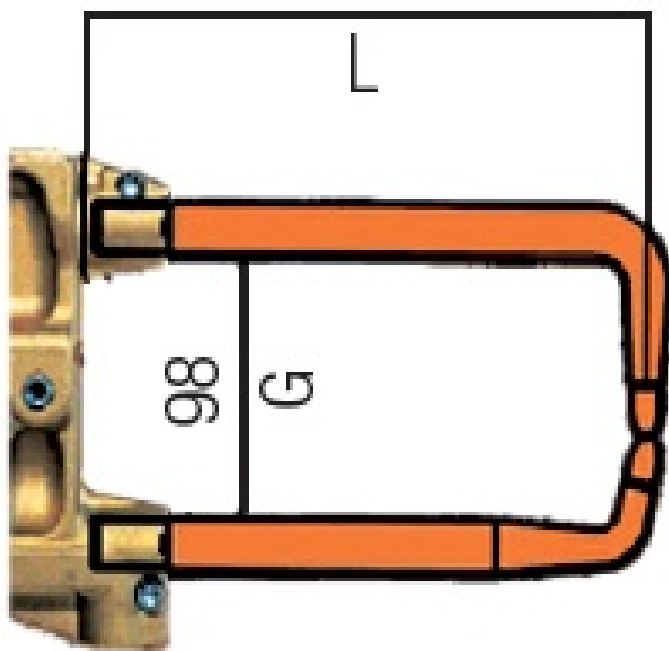

FOLDED ARMS COUPLE WITH ELECTRODES L= 107mm

Ref. 10381

Folded arms couple with electrodes L=107mm

Folded arms couple with electrodes L=107mm, to be used with the pneumatic spot gun of the Solspot 9000.

FOLDED ARMS COUPLE WITH ELECTRODES L= 107mm

Ref. 10381

TECHNICAL DATA

OPTIONAL ACCESSORIES