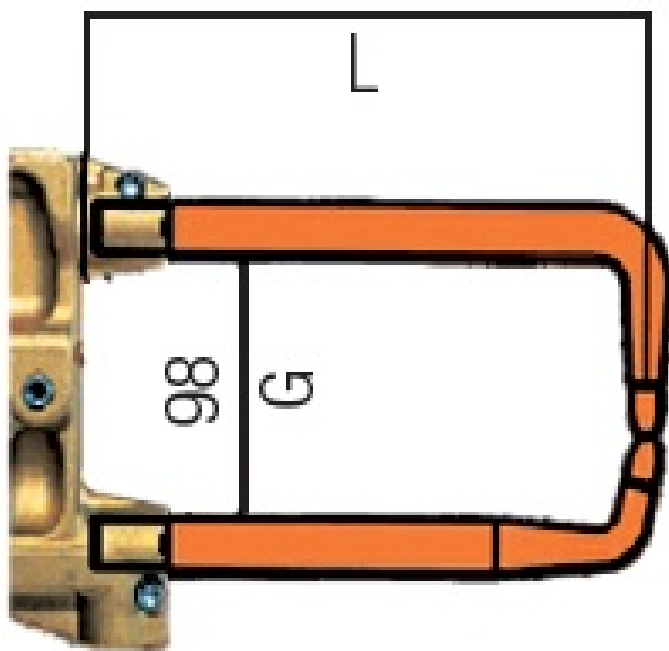

# FOLDED ARMS COUPLE WITH ELECTRODES L= 152mm

Ref. 10382

Folded arms couple with electrodes L=152mm

Folded arms couple with electrodes L=152mm, to be used with the pneumatic spot gun of the Solspot 9000.

# FOLDED ARMS COUPLE WITH ELECTRODES L= 152mm

Ref. 10382

TECHNICAL DATA

OPTIONAL ACCESSORIES