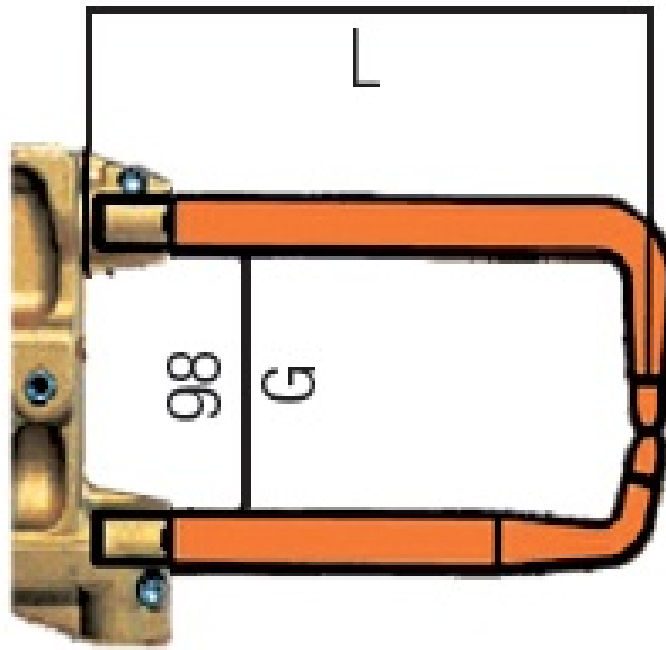

FOLDED ARMS COUPLE WITH ELECTRODES L= 152mm

Ref. 10382

Folded arms couple with electrodes L=152mm

Folded arms couple with electrodes L=152mm, to be used with the pneumatic spot gun of the Solspot 9000.

FOLDED ARMS COUPLE WITH ELECTRODES L= 152mm

Ref. 10382

TECHNICAL DATA

OPTIONAL ACCESSORIES