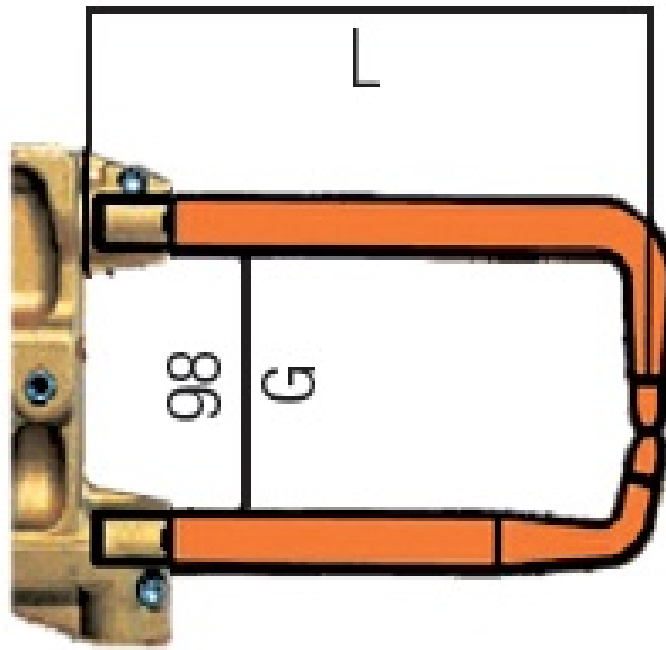

# FOLDED ARMS COUPLE WITH ELECTRODES L= 235mm

Ref. 10383

Folded arms couple with electrodes L=232mm

Folded arms couple with electrodes L=232mm, to be used with the pneumatic spot gun of the Solspot 9000.

# FOLDED ARMS COUPLE WITH ELECTRODES L= 235mm

Ref. 10383

TECHNICAL DATA

OPTIONAL ACCESSORIES